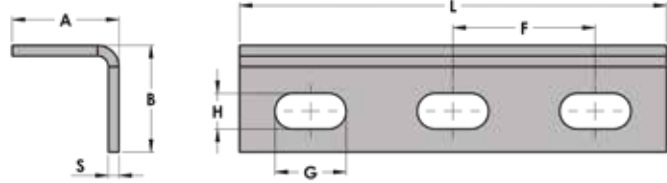

Technical Data for L Profile

| Code No | Size mm | A | B | S | G | H | F | L | Radius | Weight (2000 mm) [kg] |
|---------------|-------------|------|------|-----|------|------|------|--------|--------|-----------------------------|
| | | mm | mm | mm | mm | mm | mm | mm | | |
| IPL3030302000 | 30 x 30 x 3 | 30,0 | 30,0 | 3,0 | 20,0 | 10,0 | 40,0 | 2000,0 | 6,0 | 2,2 |
| IPL3040402000 | 40 x 40 x 3 | 40,0 | 40,0 | 3,0 | 25,0 | 12,5 | 40,0 | 2000,0 | 6,0 | 2,9 |
| IPL4040402000 | 40 x 40 x 4 | 40,0 | 40,0 | 4,0 | 25,0 | 12,5 | 40,0 | 2000,0 | 6,0 | 3,8 |
| IPL4050502000 | 50 x 50 x 4 | 50,0 | 50,0 | 4,0 | 25,0 | 12,5 | 40,0 | 2000,0 | 6,0 | 5,0 |

| F (N) | | | | | | | | | | | |
|--------------|-----------|------------------|--------|--------|-------|-------|--------|-------|-------|-------|-------|
| | | Maximum Load (N) | | | | | N | | | | |
| | | L (mm) | | | | | L (mm) | | | | |
| Code No | Size (mm) | 500 | 1000 | 1500 | 2000 | 3000 | 500 | 1000 | 1500 | 2000 | 3000 |
| IPL303030... | 30x30x3 | 1055,0 | 480,0 | 270,0 | 120,0 | 30,0 | 531,0 | 242,0 | 103,0 | 53,0 | 15,0 |
| IPL304040... | 40x40x3 | 1865,0 | 860,0 | 570,0 | 280,0 | 90,0 | 936,0 | 429,0 | 254,0 | 135,0 | 45,0 |
| IPL404040... | 40x40x4 | 2340,0 | 1090,0 | 750,0 | 340,0 | 120,0 | 1175,0 | 545,0 | 313,0 | 166,0 | 54,0 |
| IPL405050... | 50x50x4 | 3910,0 | 1830,0 | 1260,0 | 740,0 | 300,0 | 1960,0 | 918,0 | 572,0 | 345,0 | 120,0 |